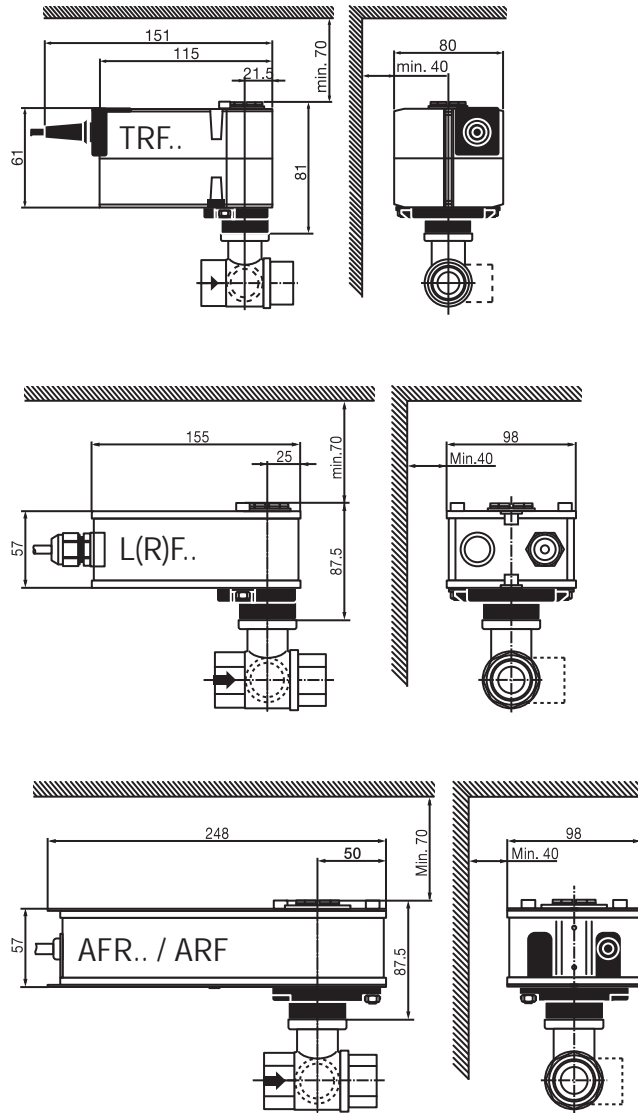

Dimensions

Measurement [mm]

Adjusting A.. -S auxiliary switches

Initial situation: Actuator in safety position

3 mm (1/8") hexagonal key not included with the actuator